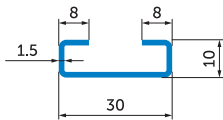

Reinforcement // Reforzamiento

R000078

Frame SL 60/50 (094) || Frame SL 106/50 (096)
Frame SL 60/50 2+1 (100)
Marco SL 60/50 (094) || Marco SL 106/50 (096)
Marco SL 60/50 2+1 (100)