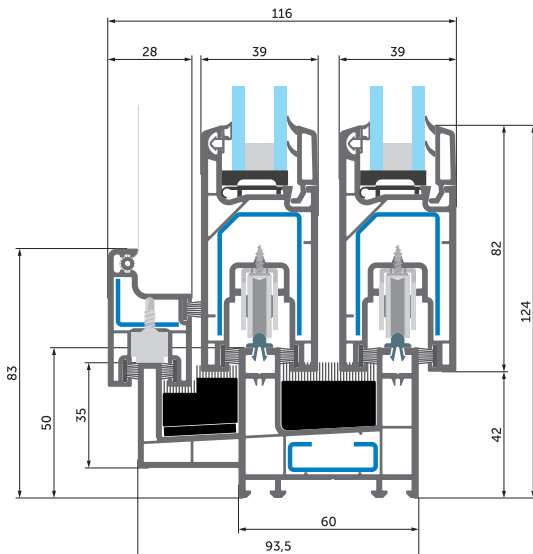

Three track frame
Sash SL 39/82 (098) -
Frame SL 106/50 (096)

Marco de tres pistas
Hoja SL 39/82 (098) -
Marco SL 106/50 (096)

Two track frame + fly screen track

Sash SL 39/82 (098) -
Frame SL 60/50 2+1 (100) -
Sash for fly screen (105)

Marco de dos pistas + pista para mosquitera

Hoja SL 39/82 (098) -
Marco SL 60/50 2+1 (100) -
Hoja para mosquitera (105)

Two track frame + fly screen track

Sash SL 39/82 (098) - Frame SL 60/50 (094) -
Frame for fly screen (106) -
Sash for fly screen (105)